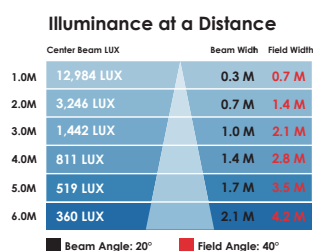

照度データ

WNC (2700-6000K Tunable White)

All On - No Lens Optic

Full Cool White - No Lens Optic

Full Warm White - No Lens Optic

Full Neutral White - No Lens Optic

寸法

ミロキューブ2