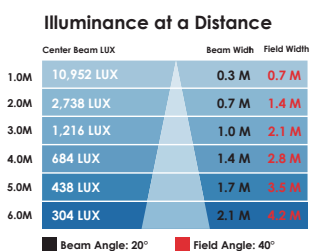

照度データ

WNC (2700-6000K Tunable White)

All On - No Lens Optic

Full Cool White - No Lens Optic

Full Warm White - No Lens Optic

Full Neutral White - No Lens Optic

寸法

ミロキューブ2